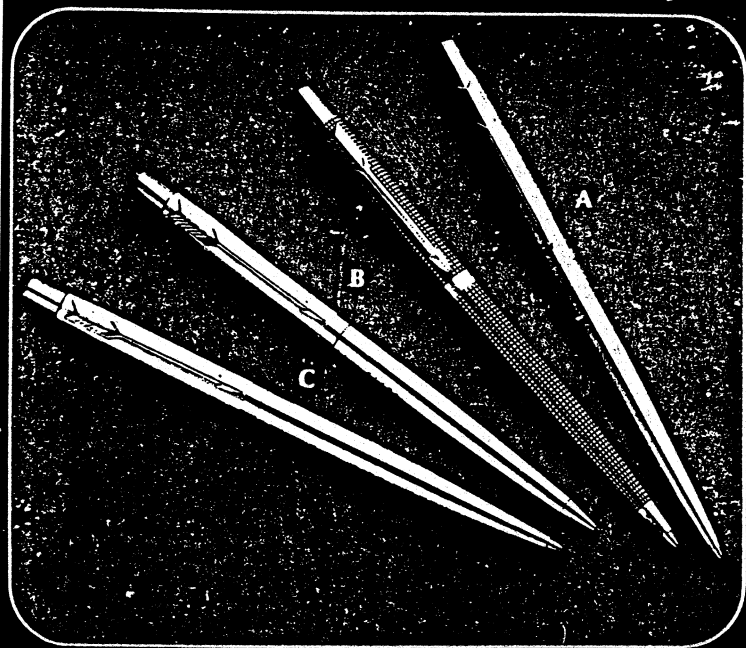

PARKER CLASSIC

SLIM BALL PENS

A Flighter ball pen & pencil set (brushed stainless steel).

75263(4) \$15.00

ball pen only 65263 \$7.50

pencil only 65264 \$7.50

C Imperial (22K gold electroplate) ball pen & pencil set.

75443(4) \$40.00

ball pen only 65443 \$20.00

pencil only 65444 \$20.00

B Sterling silver ball pen & pencil set.

75273(4) \$50.00

ball pen only 65273 \$25.00

pencil only 65274 \$25.00

PARKER BALL PENS WRITE LONGER

Silhouette slim, yet hold the big Parker refills that write better months longer.

PARKER 50 FLIGHTER PENS

DURABLE, CONTEMPORARY

A Parker 50 fountain pen & ball pen set in stainless steel

76511(3) \$40.00

pen only 66511 \$25.00